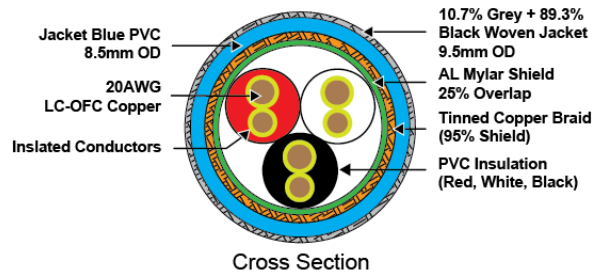

CABLE-8A

Description

Bulk cable used to make Series 8 audio cable

Features

- 20AWG LC-OFC copper conductors for superior signal transfer
- Sophisticated multi-gauge design for superior bass and midrange
- Insulated conductors eliminate strand interaction / distortion
- Dual shielded to lower the noise floor
- Decorative woven jacket over a UL® CL2 PVC jacket
- Available in 100m spools or shorter custom lengths

Conductor

| | |
|--------------|---------------|
| Construction | 20AWG |
| Material | LC-OFC Copper |

Insulation

| | |
|-----------------------------|---------------------------|
| Conductor 1 | PE 1.2mm |
| Conductor 2 | PE 1.0mm |
| Overall Insulation Material | PVC (Red / White / Black) |
| Overall Thickness | 3.5mm |

Shielding

| | |
|---------------------|------------------------------|
| Aluminum Mylar | 100% shield with 25% overlap |
| Tinned Copper Braid | 95% shield |

Outer Jacket

| | |
|---------------------------------|---|
| Decorative Outside Jacket Cover | Woven Mesh Black |
| UL® CL2 Rated Jacket Color | Blue |
| Material | PVC – Polyvinyl Chloride |
| Outside Diameter | 9.5mm (8.5mm without decorative woven mesh) |

Net Weight: 27.5lbs. / 100m spool

Put-Ups and Colors

| Stock Code | Description | Color | Put-Up |
|-------------------|----------------------|------------------------------|---------------|
| CABLE-8A | Series 8 Audio Cable | Blue w/Black Decorative Mesh | 100m spool |