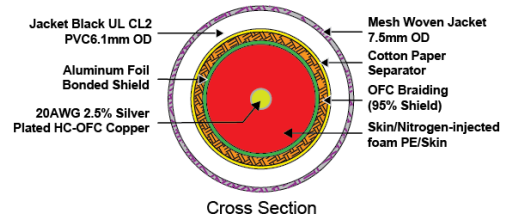

### Description

Tributaries 6VC is a high-performance 75 Ohm component video coaxial cable made by hand in Orlando, Florida. The 6VC is designed with 2.5% silver plated High Conductivity Oxygen-Free (HC-OFC) copper conductors for advanced signal transfer. The 6VC is stocked in ½ meter to 4 meter lengths with custom lengths available

### Features

- Hand-soldered in Orlando, Florida, USA
- Tributaries unique 360° surround soldered ground termination
- 20AWG HC-OFC copper conductor for advanced signal transfer
- 2.5% silver-plated wire provides improved digital performance
- Best dielectric insulator: Skin/Nitrogen-injected foam PE/Skin
- Gold-plated solid brass connectors
- Decorative woven jacket over a UL® CL2 PVC jacket
- Available in custom lengths