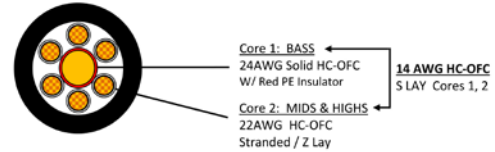

6SJ-B, 6SJ-L, 6SJ-LB

Cross Section: CABLE-6SJ

Description

Tributaries 6SJ is a high-performance Speaker Jumper cable made by hand in Orlando, Florida. The 6SJ is designed with heavy 14AWG High Conductivity Oxygen-Free (HC-OFC) copper conductors that are terminated with a combination of Series 6 spring clip banana plugs and Series 6 Spade Lugs. The conductors have a unique individually insulated dual-gauge configuration for superior sound clarity. The 6SJ is available in pairs and is stocked in 6 inch lengths with custom lengths available

Features

- Hand-assembled in Orlando, Florida, USA
- Tributaries 6SJ Speaker Jumper wire reduces cables inductance & distortion
- 14AWG HC-OFC copper conductors for superior signal transfer
- Sophisticated multi-gauge design for superior bass and midrange
- Insulated solid conductor eliminates strand interaction / distortion with stranded bundles
- Terminated with gold-plated solid brass spring clip banana plug and spade lug connectors
- Available in custom lengths, sold in pairs