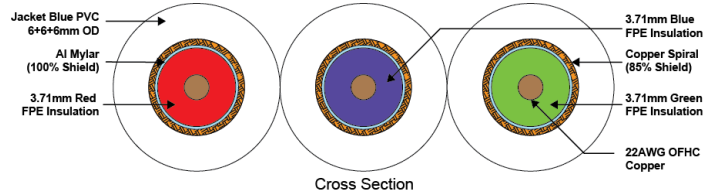

4VC

Description

Tributaries 4VC is a component video cable made by hand in Orlando, Florida. The 4VC is a 75-Ohm coaxial cable with a solid 22AWG HC-OFC copper center conductor and dual shielding. It is stocked in ½ meter to 4 meter lengths with custom lengths available.

Features

- Hand-soldered in Orlando Florida, USA
- 22AWG solid HC-OFC copper conductor
- Improved foamed PE dielectric
- 2 piece crimped gold-plated solid brass connectors
- Highly flexible PVC jacket
- Available in custom lengths

Terminations

The 4VC is terminated with red, green and blue RCA connectors. The wires are hand soldered with high-quality lead-free solder in Orlando, Florida to solid gold-plated brass RCA connectors. The connection is protected with a crimped strain relief and solid brass connector covers that are painted for signal identification.

Outer Jacket

Color	Black
Material	PVC – Polyvinyl Chloride
Outside Diameter	6mm

4VC

Notes

While Tributaries has made every reasonable effort to ensure the accuracy of these specifications, information contained herein may be subject to error and omission and to change without notice. Tributaries provides these specifications on an "AS IS" basis, with no representations or warranties, whether express, statutory or implied.