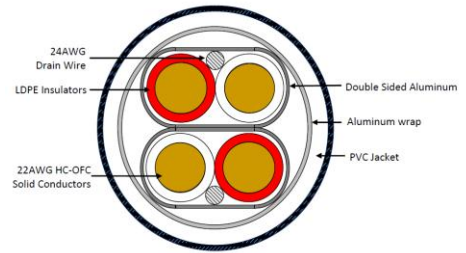

### Description

Tributaries 4SY is a high performance subwoofer Y cable made by hand in Orlando, Florida. The 4SY is engineered with a pair of balanced precision twisted wires. The conductors are solid HC-OFC 22AWG copper wires that are insulated with LDPE for better sound and flexibility. The subwoofer Y is stocked in 1 meter to 4 meter lengths with custom lengths available.

### Features

- Hand-soldered in Orlando Florida, USA
- 22AWG solid HC-OFC copper conductors
- Dual shielded to lower the noise floor
- Gold-plated solid brass connectors
- Highly flexible PVC jacket covered in elegant woven black & blue woven jacket
- Available in custom lengths

### Terminations

The 4S is terminated with RCA connectors. The wires are hand soldered with high-quality lead-free solder in Orlando, Florida to solid gold-plated brass RCA connectors. The connection is protected with a crimped strain relief and solid brass connector covers that have brown, red & white colored rings for signal identification.