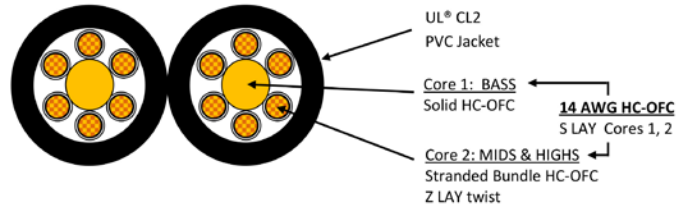

## 4SP14-B

### Description

Tributaries 4SP14-B is a high-performance UL® CL2 Siamese Speaker cable made by hand in Orlando, Florida. The 4SP14-B is designed with 14/2 High Conductivity Oxygen-Free Copper (HC-OFC) conductors that are terminated with Series 4 banana plugs. Each conductor has two wire gauges for extended bass response. The 4SP14-B is available in each and is stocked in 4ft, 6ft, 8ft, 10ft and 12ft lengths with custom lengths available