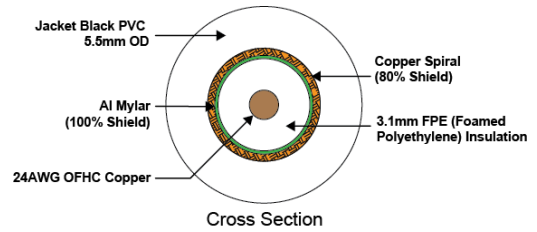

## 2VC

### Description

Tributaries 2VC is the entry-level video cable made by hand in Orlando, FL. The 2VC consist of three 75-Ohm coaxial cables, each with a solid 24AWG Oxygen Free Copper (OFC) center conductor surrounded by dual shielding. The 3 cable construction and is stocked in ½ meter to 4 meter lengths with custom lengths available.