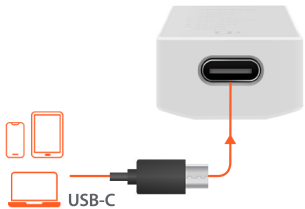

## Quick Start Guide

**XBass+** • **XSpace** • **KZ HD** • Digital filter

iEMatch

Volume control • Turbo

BAL 4.4mm output

S-BAL 3.5mm output

USB-C input • Power

Scan QR code for view the GO bar Kensei user manual on <https://ifi-audio.com/products/go-bar-kensei>

**1 Power & Audio input**

**2 Output** 