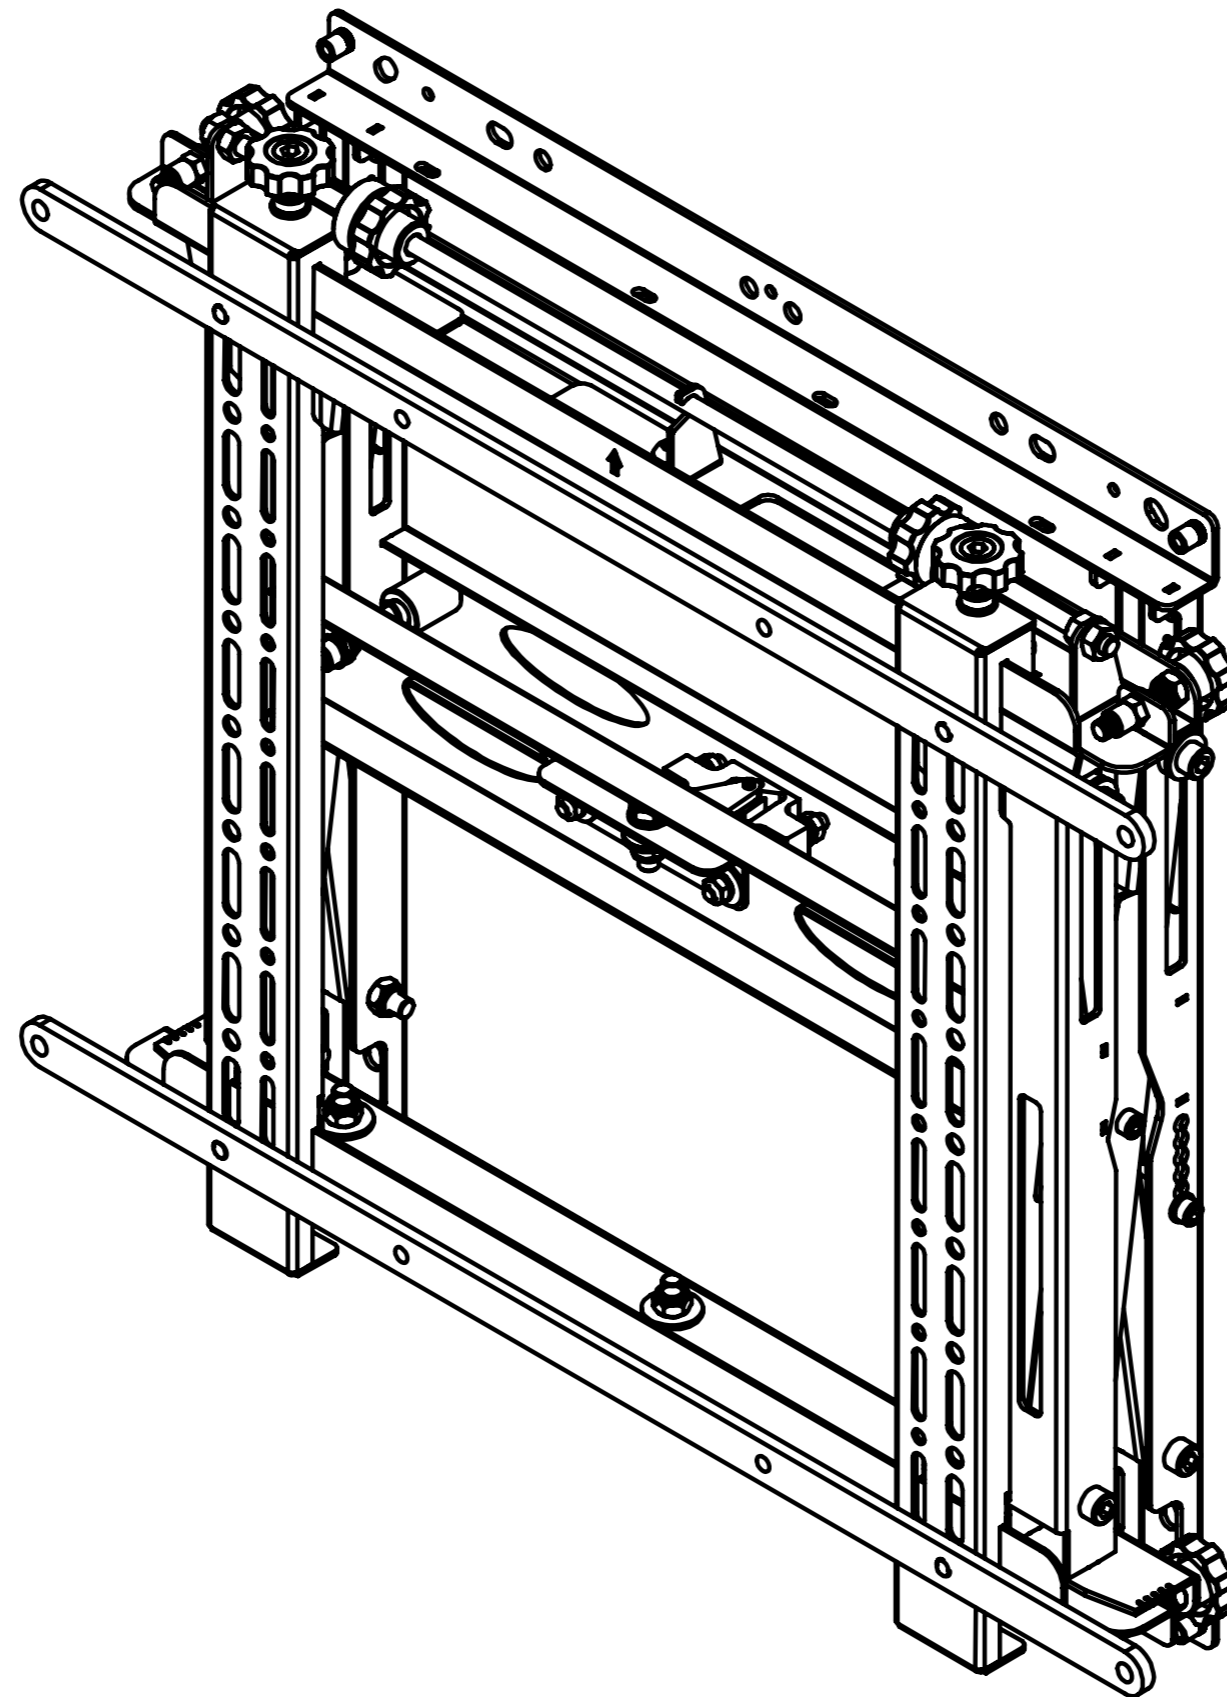

VWM

VIDEO WALL MOUNT

future automation

VWM

VIDEO WALL MOUNT

future automation

SPECIFICATION	MEASUREMENTS
Screen Sizes	42" - 70"
Maximum Weight Capacity	70Kg (154lb)
Depth From Wall (In Position)	101mm (3.98") (VESA600 Adapter adds 6mm (0.24"))
Depth From Wall (Out Position)	293mm (11.54") (VESA600 Adapter adds 6mm (0.24"))
Mounting Patterns Supported	VESA 600, 500, 400, 300, 200, W x 400, 300, 200, 100 H
Package Contents	Mount, Bolt Pack

VWM

VIDEO WALL MOUNT

DIMENSIONS