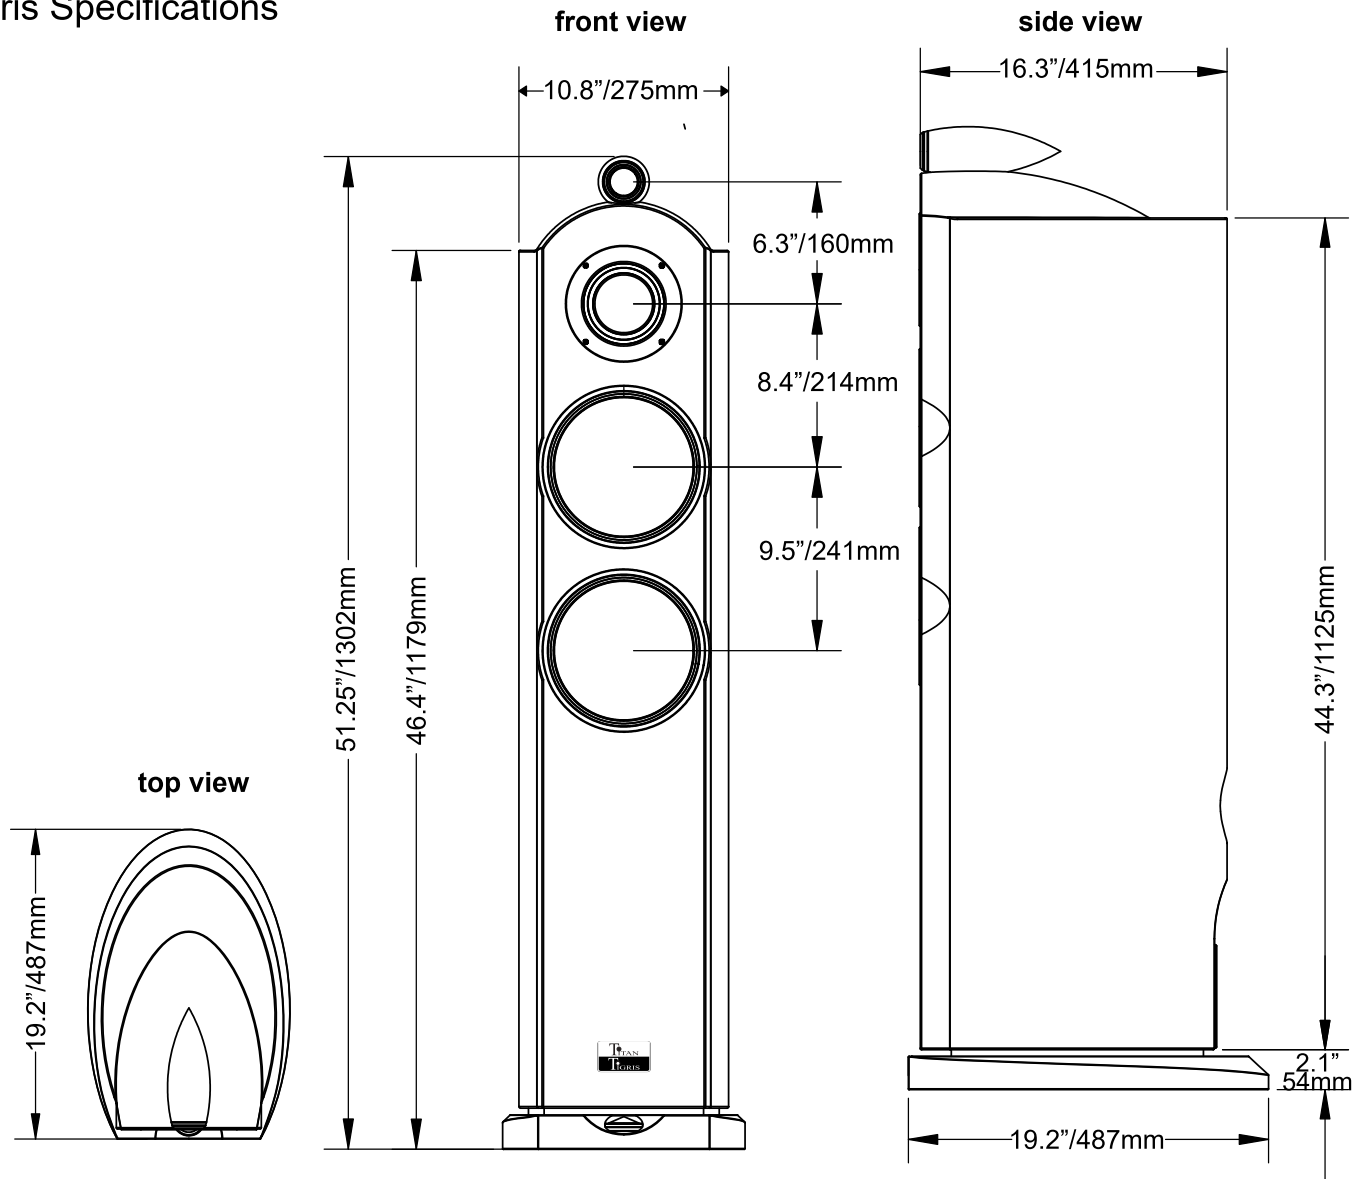

# Tigris Specifications

## Tigris Specifications

**Frequency:** 25Hz-40KHz

**Sensitivity:** 87dB+/-3dB

**Nominal Impedance:** 4 Ohms

**Crossover frequency:** 350Hz, 3.2KHz, 10KHz

**Recommended amplifier power:** 100WRMS and up to 500WRMS

### Dimensions

**Height:** 51.25in/1302mm

**Width:** 10.8in/275mm

**Depth:** 19.2in/487mm

**Net weight:** 89.3lbs/40.5kgs

**Available finish:** Fine high gloss 3mm black lacquer paint