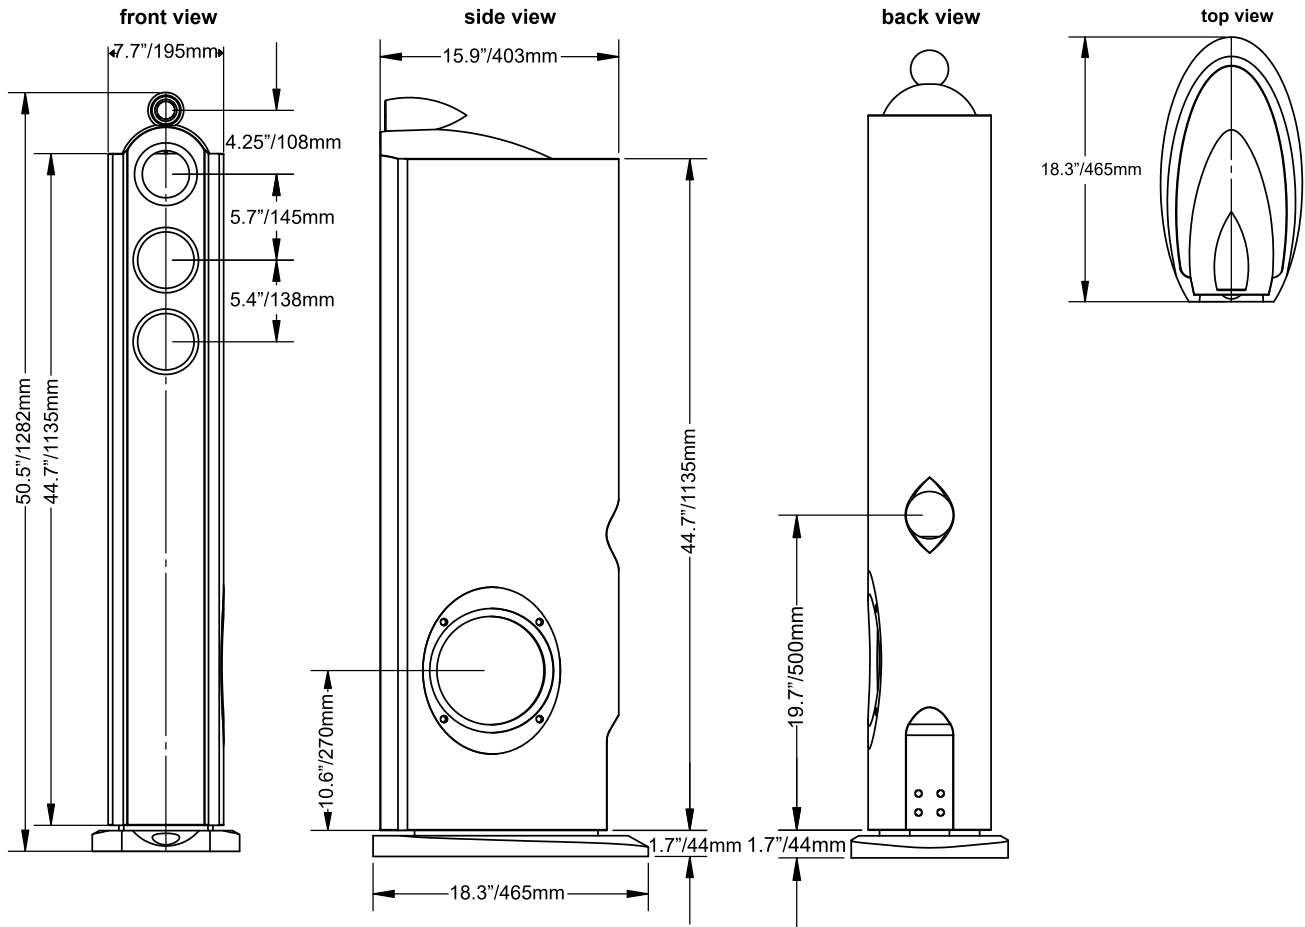

# Telesto Dimensions and Specifications

### Dimensions

**Height:** 50.5in/1282mm

**Width:** 7.7in/195mm

**Depth:** 18.3in/465mm

**Net weight:** 31kgs/68.3lbs

**Available finish:** Fine high gloss 3mm black lacquer paint