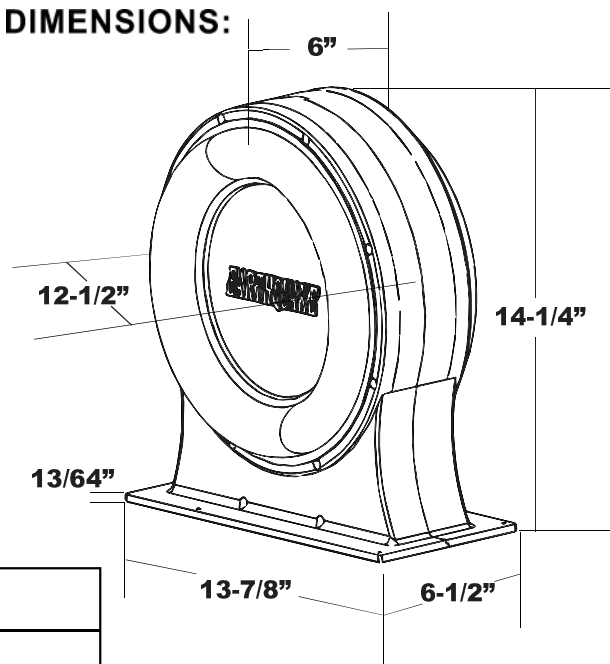

DIMENSIONS:

**EARTHQUAKE
EARTHQUAKE**
SOUND
The Sound That Will Move You