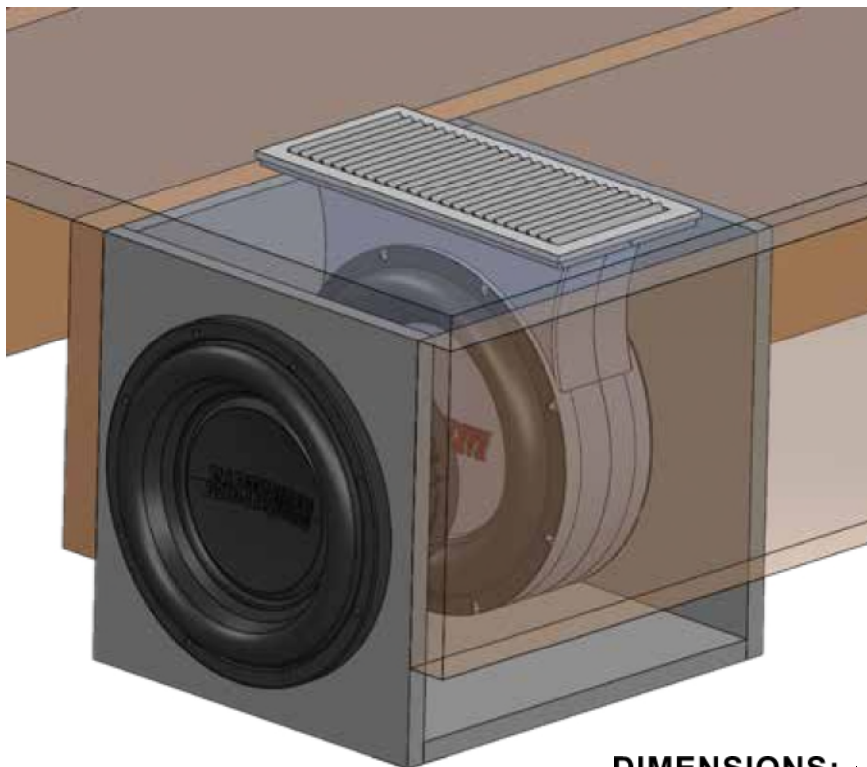

PUMP-12 Information

Dual Passive Radiator Ported Module

INTENDED USE:

- Add up to +6dB of bass without any need of additional input power
- Install in a sealed enclosure

SPECIFICATIONS:

Pump-12

Cutout Dimensions	5-1/2" x 12-3/4"
Piston Area	226 sq.in.

DIMENSIONS:

**EARTHQUAKE
EARTHQUAKE**
SOUND
The Sound That Will Move You