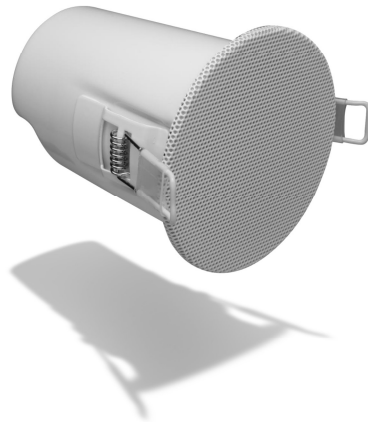

MINX C46

Compact In-Ceiling Speaker

Small Speakers, Big Sound

Minx C46 comes in white – designed to blend in to your ceiling and being practically indistinguishable from recessed LED lighting. You can even paint the trim if your ceiling's another shade.

They're an easy upgrade to an AV system, adding true overhead sound effects and ideal in rooms where you need clear surfaces – like kitchens.

Highlights

- **Combined BMR & Pistonic Speaker Tech** – for best downward firing sound
- **Compact size** – won't dominate your room
- **Fits Recessed LED Lighting voids** – easy to fit & blend in
- **White with Paintable Trim** – blends in easily to ceilings
- **IP65 Rating** – suitable for kitchens
- **Sold individually** – buy only what you need

Specification

FREQUENCY RESPONSE	120Hz-20kHz
IMPEDANCE	8 Ohms
DRIVERS	1 x 2.25" (57mm) BMR driver
DIMENSIONS (H X D)	98 x Ø 88mm (3.6 x Ø 3.4") Mounting hole required: Ø 75mm (3")
WEIGHT	0.46 kg (1.01lbs)
COLOUR	High gloss black or High gloss white
IN THE BOX	1x speaker