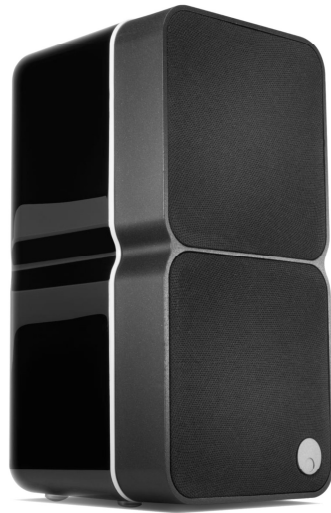

## MINX MIN22

Compact Speaker

### Small Speakers, Big Sound

The size of 2 stacked Rubik's Cubes®, Min 22 delivers beyond expectation. Min 22 adds a dedicated low frequency driver over the smaller Min 12. It's designed to be teamed with a mix of Minx speakers, including one of our subwoofers for a full sound.

Equally at home on the study, the dining room or as a key component in your home theatre set-up.

### Highlights

- **Super compact size** – fit vertically or horizontally
- **BMR Speaker Tech** – wide sound dispersal for flexible positioning
- **High Gloss ABS Enclosure** – looks good & focuses sound
- **Available in Black or White** – choose the colour that suits you
- **High Quality Cable connectors** – fit better cable for better sound
- **Sold individually** – buy only what you need