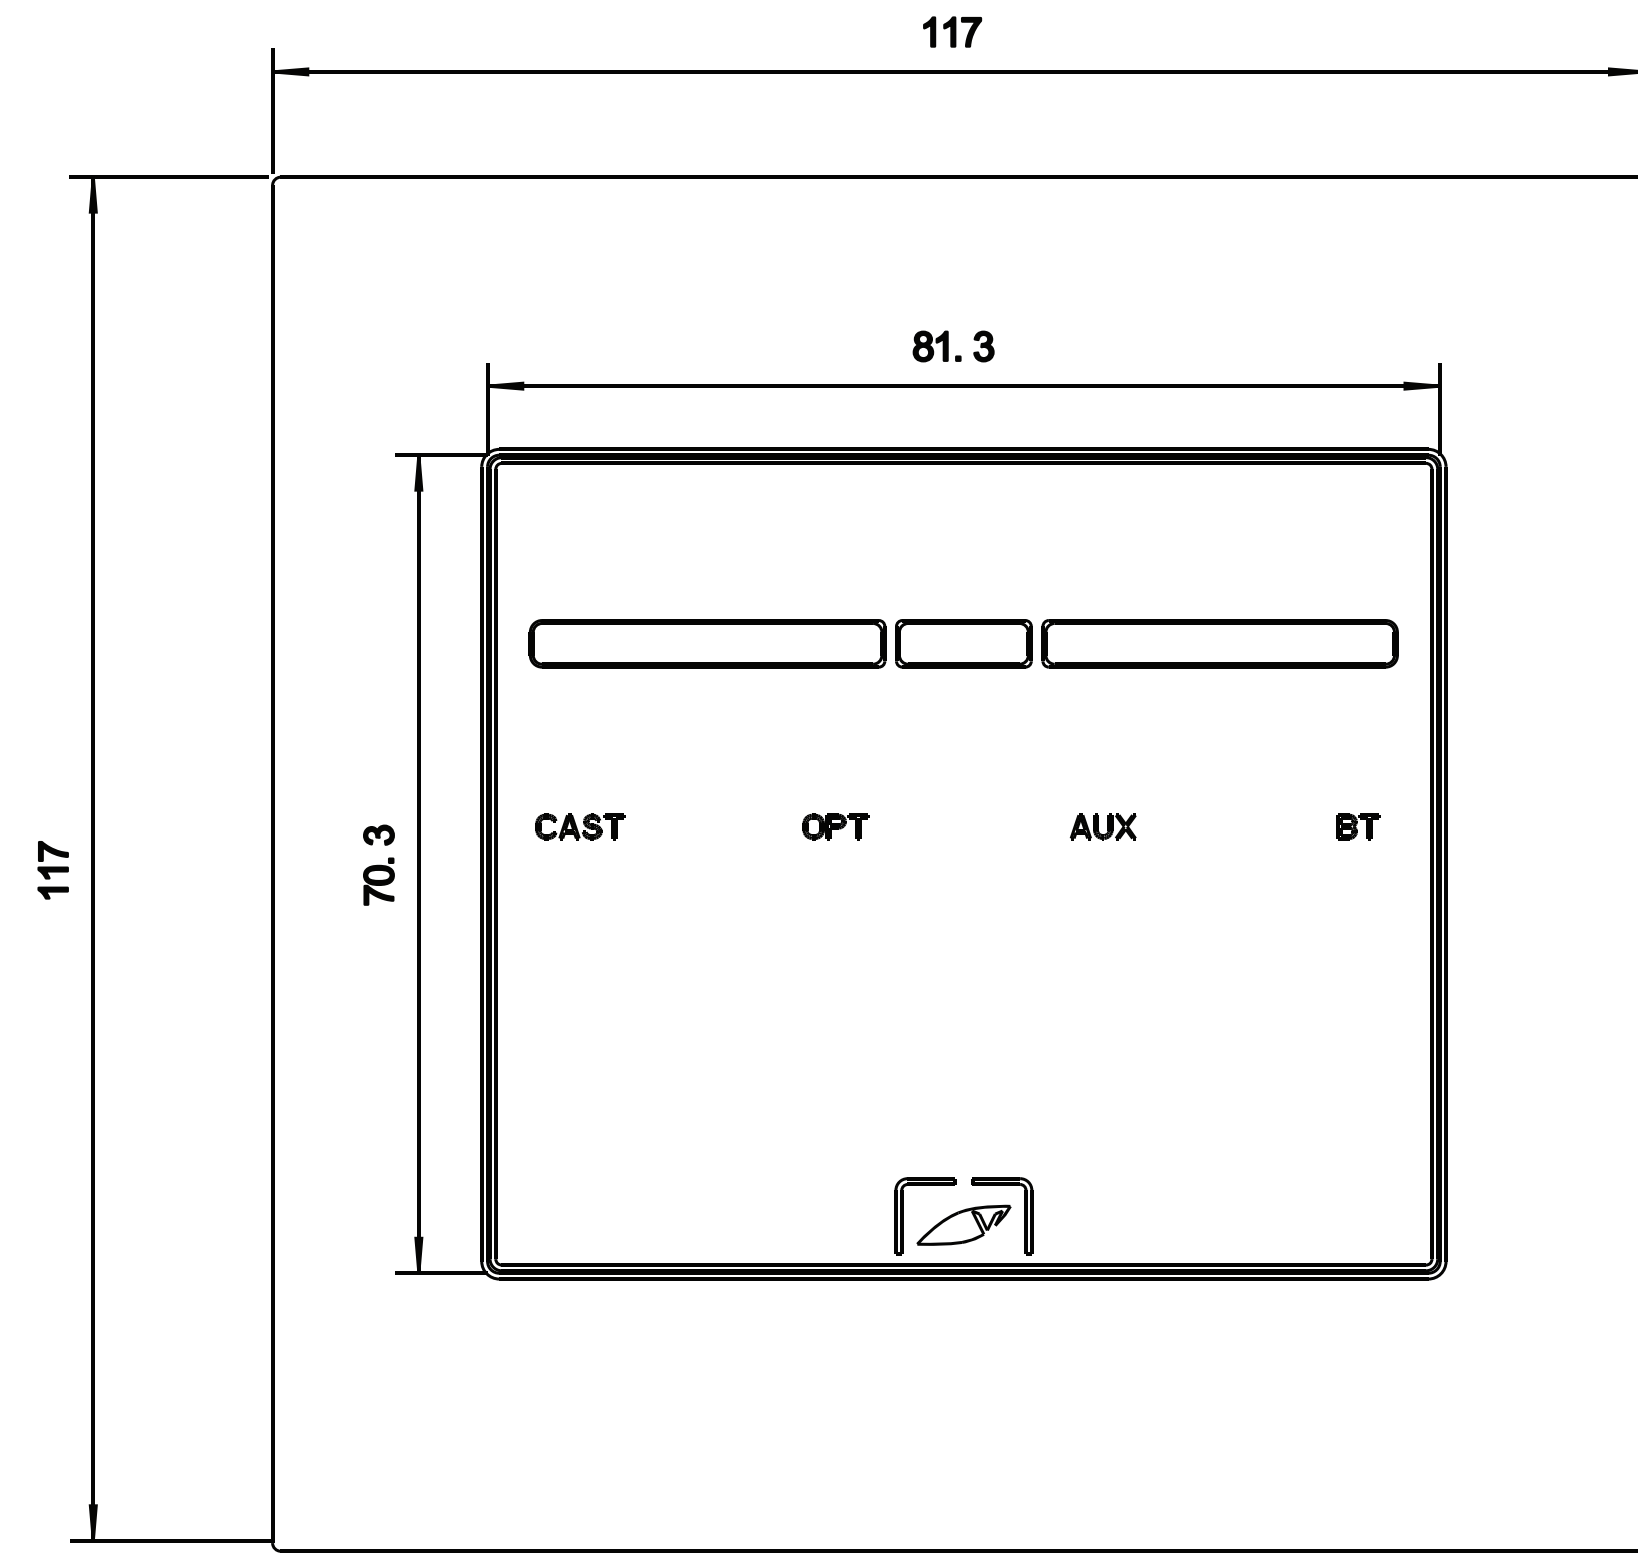

# MOUNTING BRACKET

## VAIL CAST

1 (866) TDG 6321  
VANGAURDDYNAMICS.COM

SCALE: 1:1

DRAWN BY:

DRWN - PART NUMBER

REV.

SHEET:      OF

RELEASED ON: