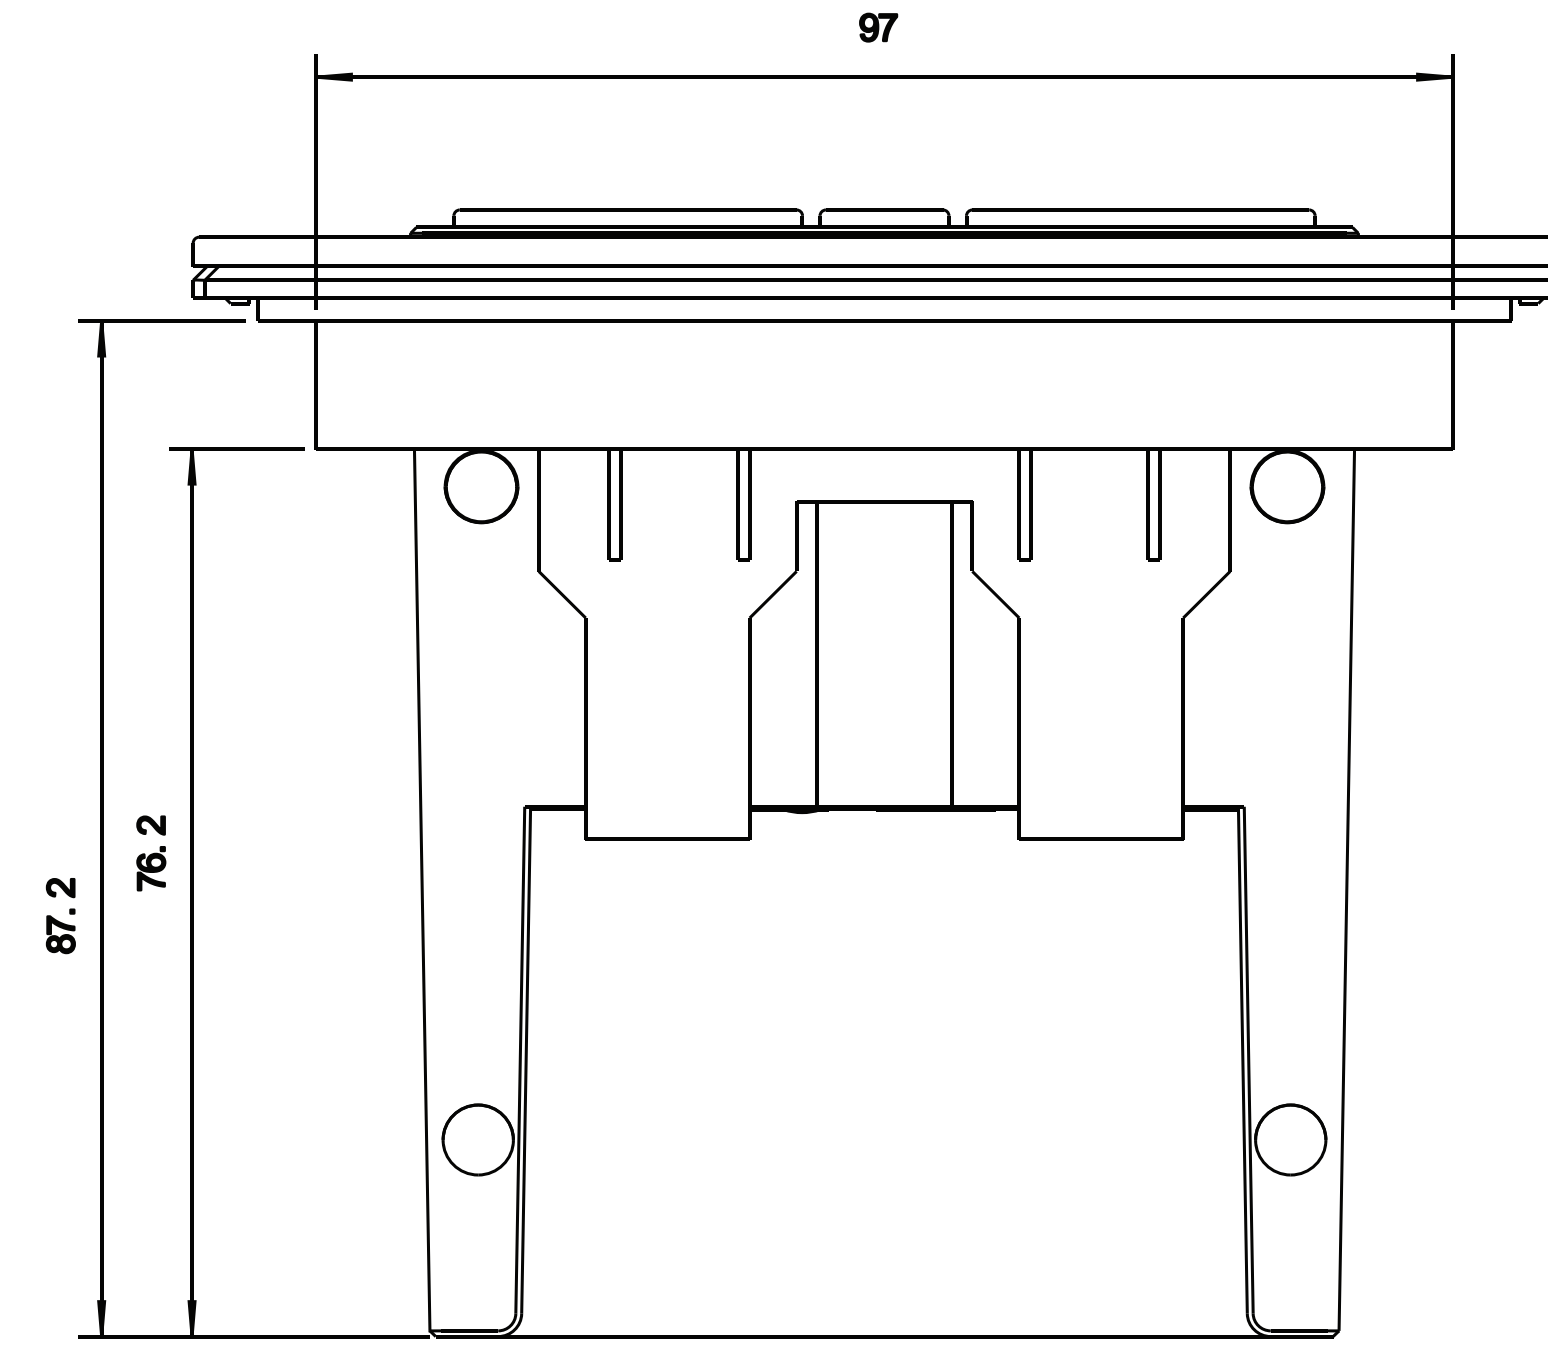

# MOUNTING BRACKET

## VAIL CAST

1 (866) TDG 6321  
VANGAURDDYNAMICS.COM

SCALE: 1:1

DRAWN BY:

DRWN - PART NUMBER

REV.

SHEET:      OF

RELEASED ON: