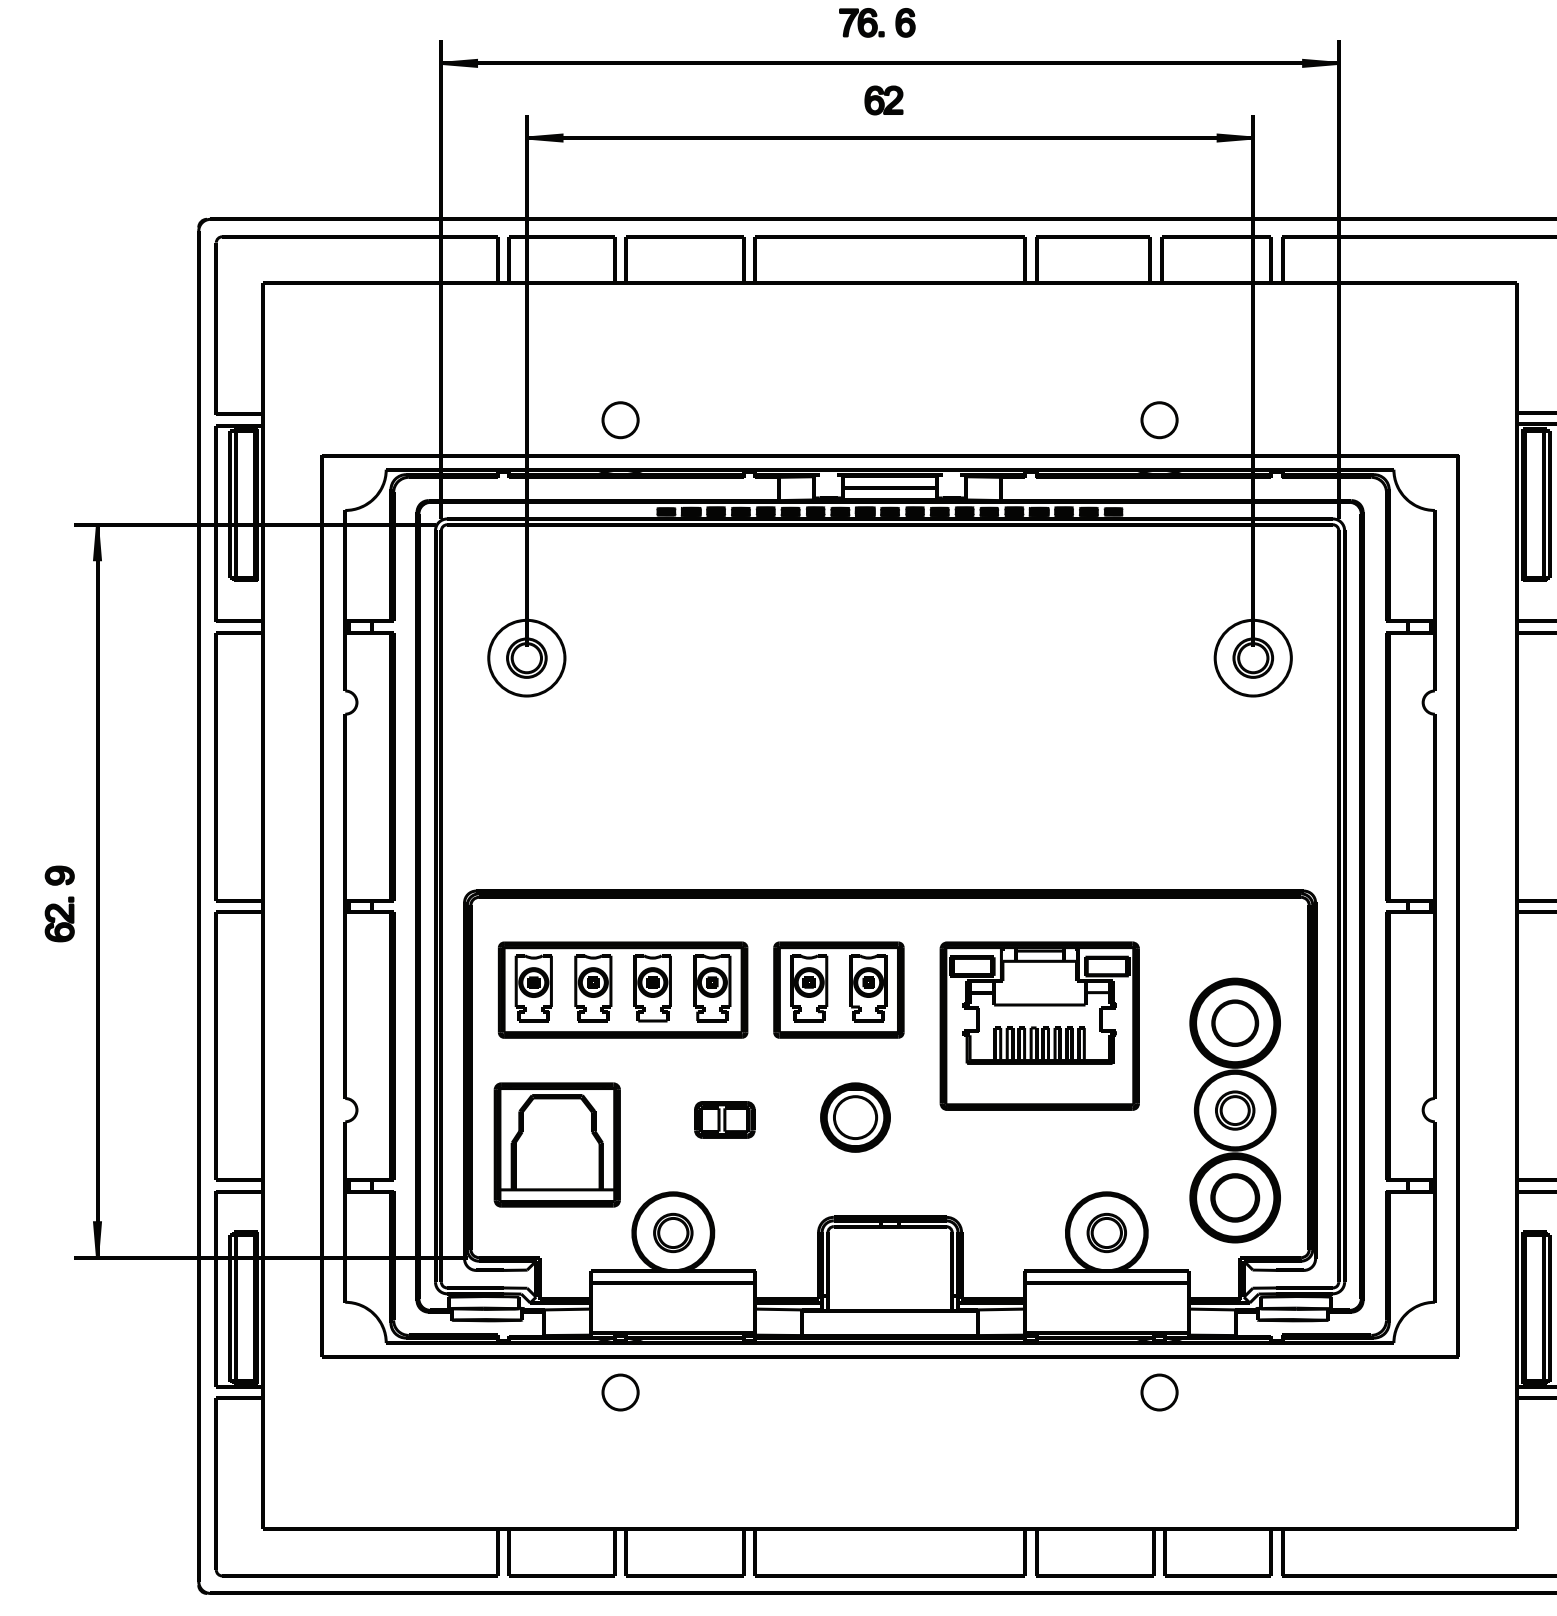

# MOUNTING BRACKET

## VAIL CAST

1 (866) TDG 6321  
VANGAURDDYNAMICS.COM

SCALE: 1:1

DRAWN BY:

DRWN - PART NUMBER

REV.

SHEET:      OF

RELEASED ON: