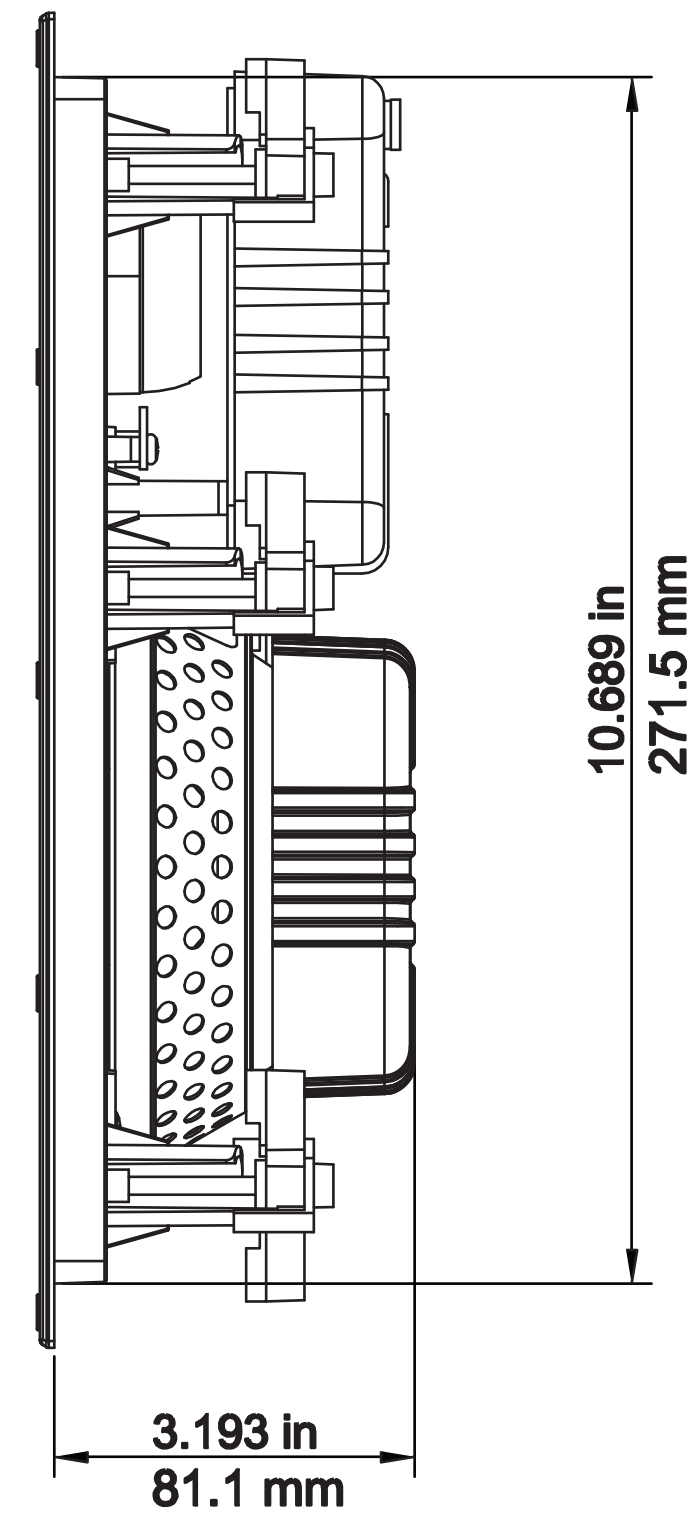

### FRONT

### MOUNTING DEPTH/ MINIMUM CUTOUT

### GRILLE

TDG AUDIO

1 (866) TDG 6321 | [WWW.TDGAUDIO.COM](http://WWW.TDGAUDIO.COM)

NFW6 SERIES

SCALE: 1:1

DRAWN BY:

DRWN - PART NUMBER

REV.