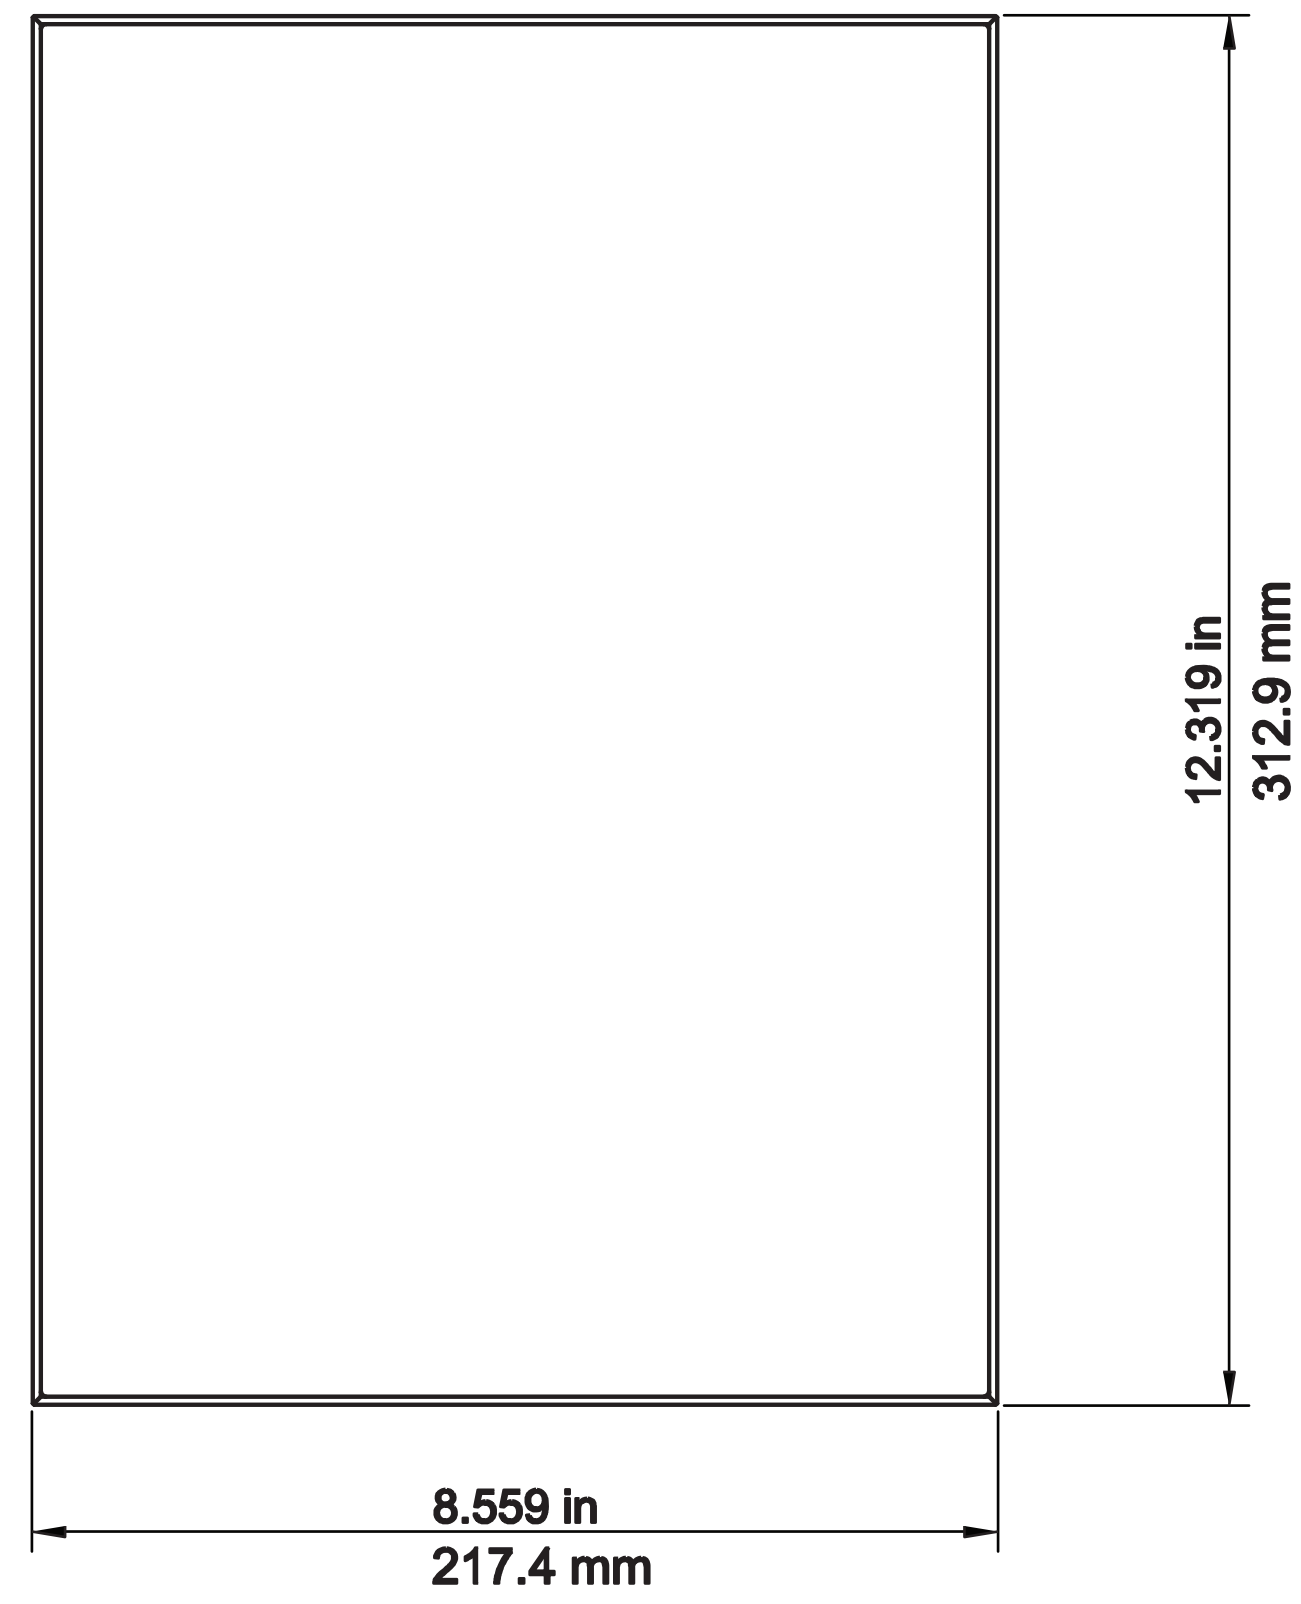

GRILLE

TDG AUDIO

1 (866) TDG 6321 | WWW.TDGAUDIO.COM

NFW6 SERIES

SCALE: 1:1

DRAWN BY:

DRWN - PART NUMBER

REV.

SHEET: OF

RELEASED ON: