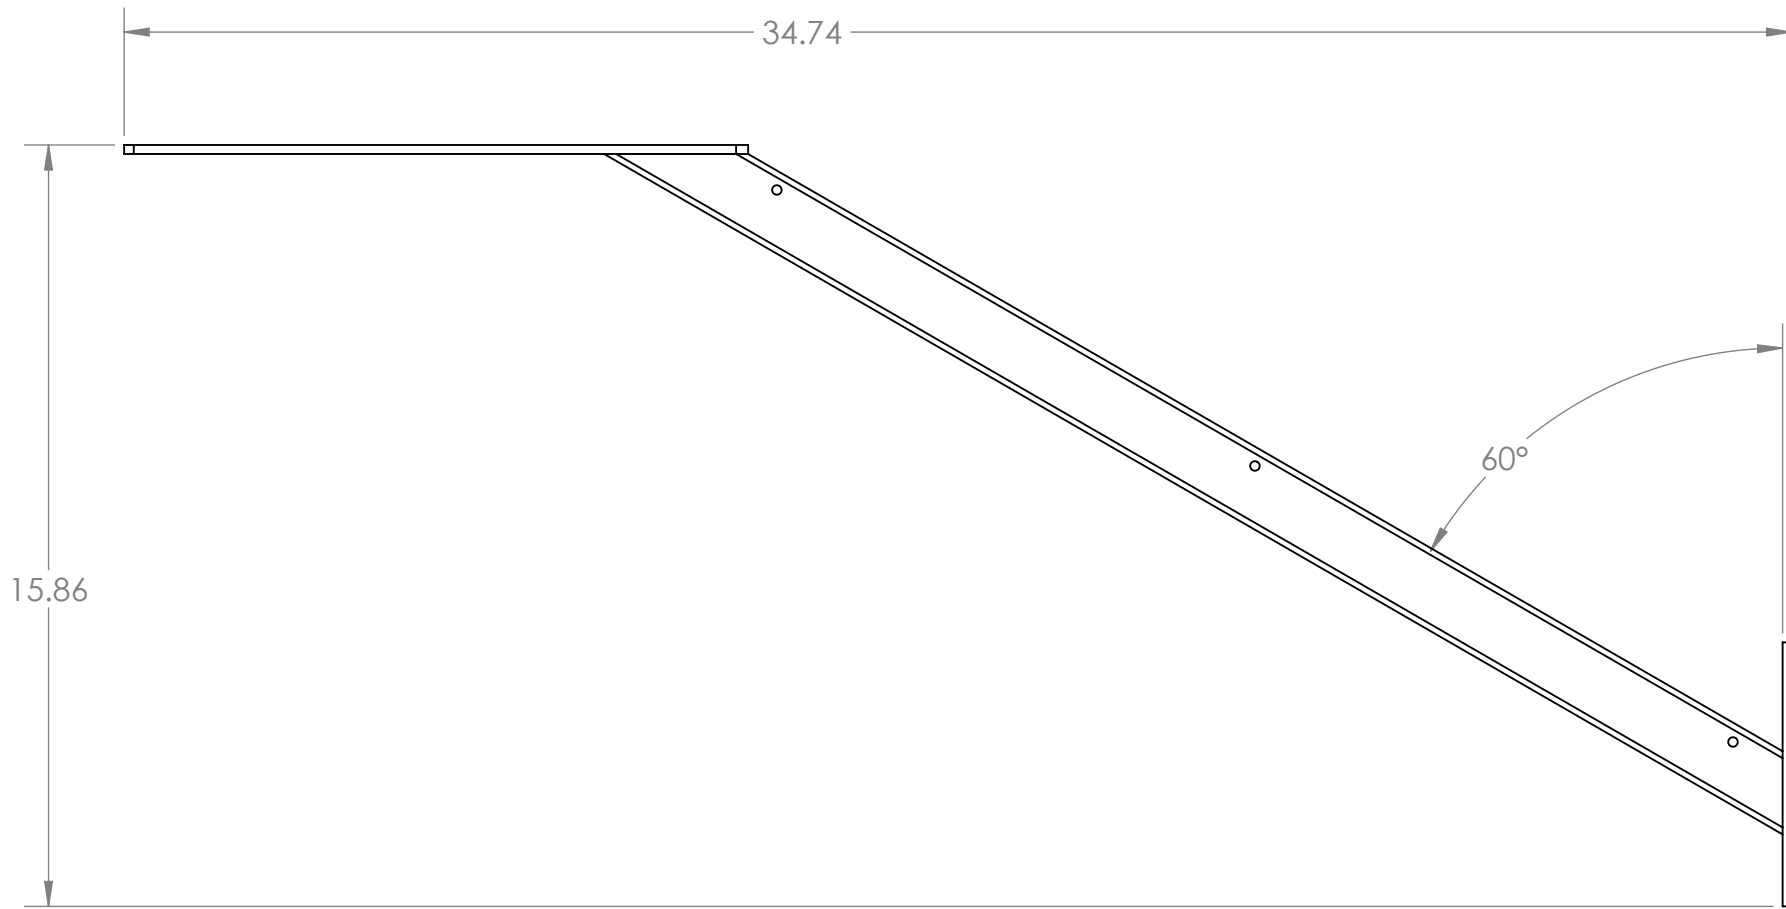

4

3

2

1

UNLESS OTHERWISE SPECIFIED:		NAME	DATE
DIMENSIONS ARE IN INCHES		DRAWN	trhoffman2020-02-10
TOLERANCES:		CHECKED	
FRACTIONAL ±		ENG APPR.	
ANGULAR: MACH ± BEND ±		MFG APPR.	
TWO PLACE DECIMAL ±		Q.A.	
THREE PLACE DECIMAL ±		COMMENTS:	
INTERPRET GEOMETRIC TOLERANCING PER:			
MATERIAL			
FINISH			
DO NOT SCALE DRAWING			

SIZE	DWG. NO.	REV
B	AC-WB4	

SCALE: 1:12 WEIGHT: SHEET 1 OF 1

4

3

2

1

B

B