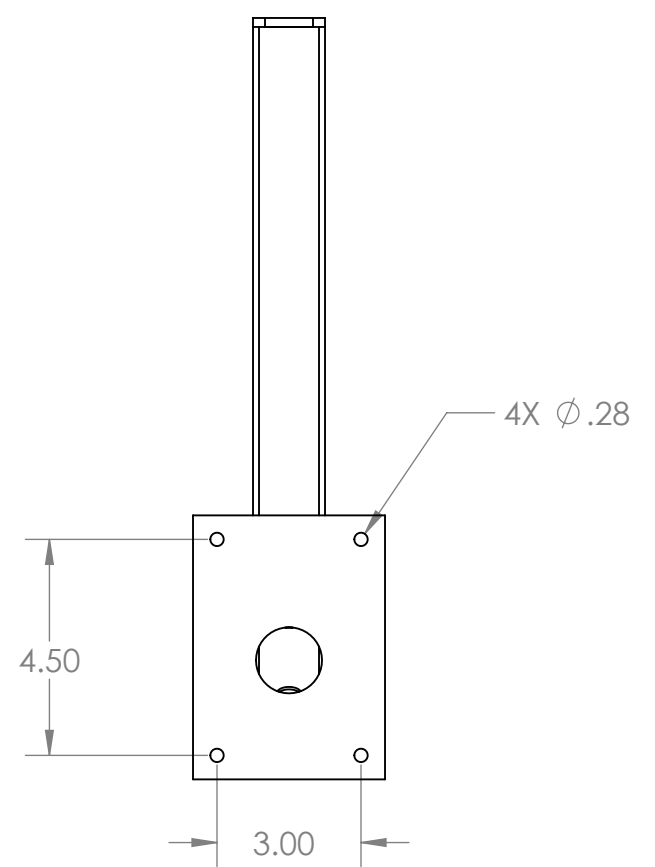

4

3

2

1

UNLESS OTHERWISE SPECIFIED:		NAME	DATE
DIMENSIONS ARE IN INCHES		DRAWN	trhoffman2020-02-10
TOLERANCES:		CHECKED	
FRACTIONAL ±		ENG APPR.	
ANGULAR: MACH ± BEND ±		MFG APPR.	
TWO PLACE DECIMAL ±		Q.A.	
THREE PLACE DECIMAL ±		COMMENTS:	
INTERPRET GEOMETRIC TOLERANCING PER:			
MATERIAL			
FINISH			
DO NOT SCALE DRAWING			

SIZE	DWG. NO.	REV
B	AC-WB4	

SCALE: 1:12 WEIGHT: SHEET 1 OF 1

4

3

2

1

B

B