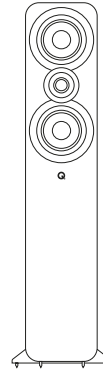

Specifications

	Q 3010i	Q 3020i	Q 3050i Floorstanding	Q 3090Ci	Q 3060S
Loudspeaker					
Enclosure Type	2-way reflex	2-way reflex	2-way reflex	2-way reflex	infinite baffle
Bass Unit	100 mm (4in)	125 mm (5in)	2 x 165 mm (6.5in)	2 x 100 mm (4in)	200 mm (8in)
Treble Unit	22 mm (0.9in)	22 mm (0.9in)	22 mm (0.9in)	22 mm (0.9in)	-
Frequency Response (+3 dB, -6 dB)	65 Hz – 30 kHz	64 Hz – 30 kHz	44 Hz – 30 kHz	75 Hz – 30 kHz	35 – 250 Hz
Average Impedance	6 Ω	6 Ω	6 Ω	6 Ω	-
Minimum Impedance	4 Ω	4 Ω	4 Ω	4 Ω	-
Sensitivity (2.83 Vrms@1 m)	86 dB	88 dB	91 dB	89 dB	-
Stereo Amplifier Power	15 – 75 W	25 – 75 W	25 – 180 W	25 – 100 W	-
AV Receiver (2 ch. driven)	50 - 125 W	50 - 125 W	50 - 165 W	50-165 W	-
Internal Amplifier Power	-	-	-	-	150 W Class D
Cross-over Frequency	2.6 kHz	2.4 kHz	2.5 kHz	2.7 kHz	35 – 250 Hz (var)
Effective Volume	4.0 L (244 cu in)	6.1 L (372 cu in)	32.4 L (1977 cu in)	6.6 L (403 cu in)	10.6 L (647 cu in)
Enclosure Dimensions (WxHxD) (inc. grille terminals and feet)	150 x 253 x 252 mm (5.9 x 10.0 x 10in)	170 x 278 x 282 mm (6.7 x 11.0 x 11.1in)	310 x 1020 x 310 mm (12.2 x 40.1 x 12.2in)	430 x 152 x 216 mm (16.9 x 6.0 x 8.5in)	480 x 300 x 150 mm (18.9 x 11.8 x 5.9 in)
Weight (per speaker)	4.1 kg (9.0 lbs)	5.5 kg (12.1 lbs)	17.8 kg (39.2 lbs)	6 kg (13.2 lbs)	8.5 kg (18.7 lbs)
Stock codes	QA3510 Grey QA3512 Walnut QA3516 Black QA3518 White	QA3520 Grey QA3522 Walnut QA3526 Black QA3528 White	QA3550 Grey QA3552 Walnut QA3556 Black QA3558 White	QA3560 Grey QA3562 Walnut QA3566 Black QA3568 White	QA3590 Grey QA3592 Walnut QA3596 Black QA3598 White