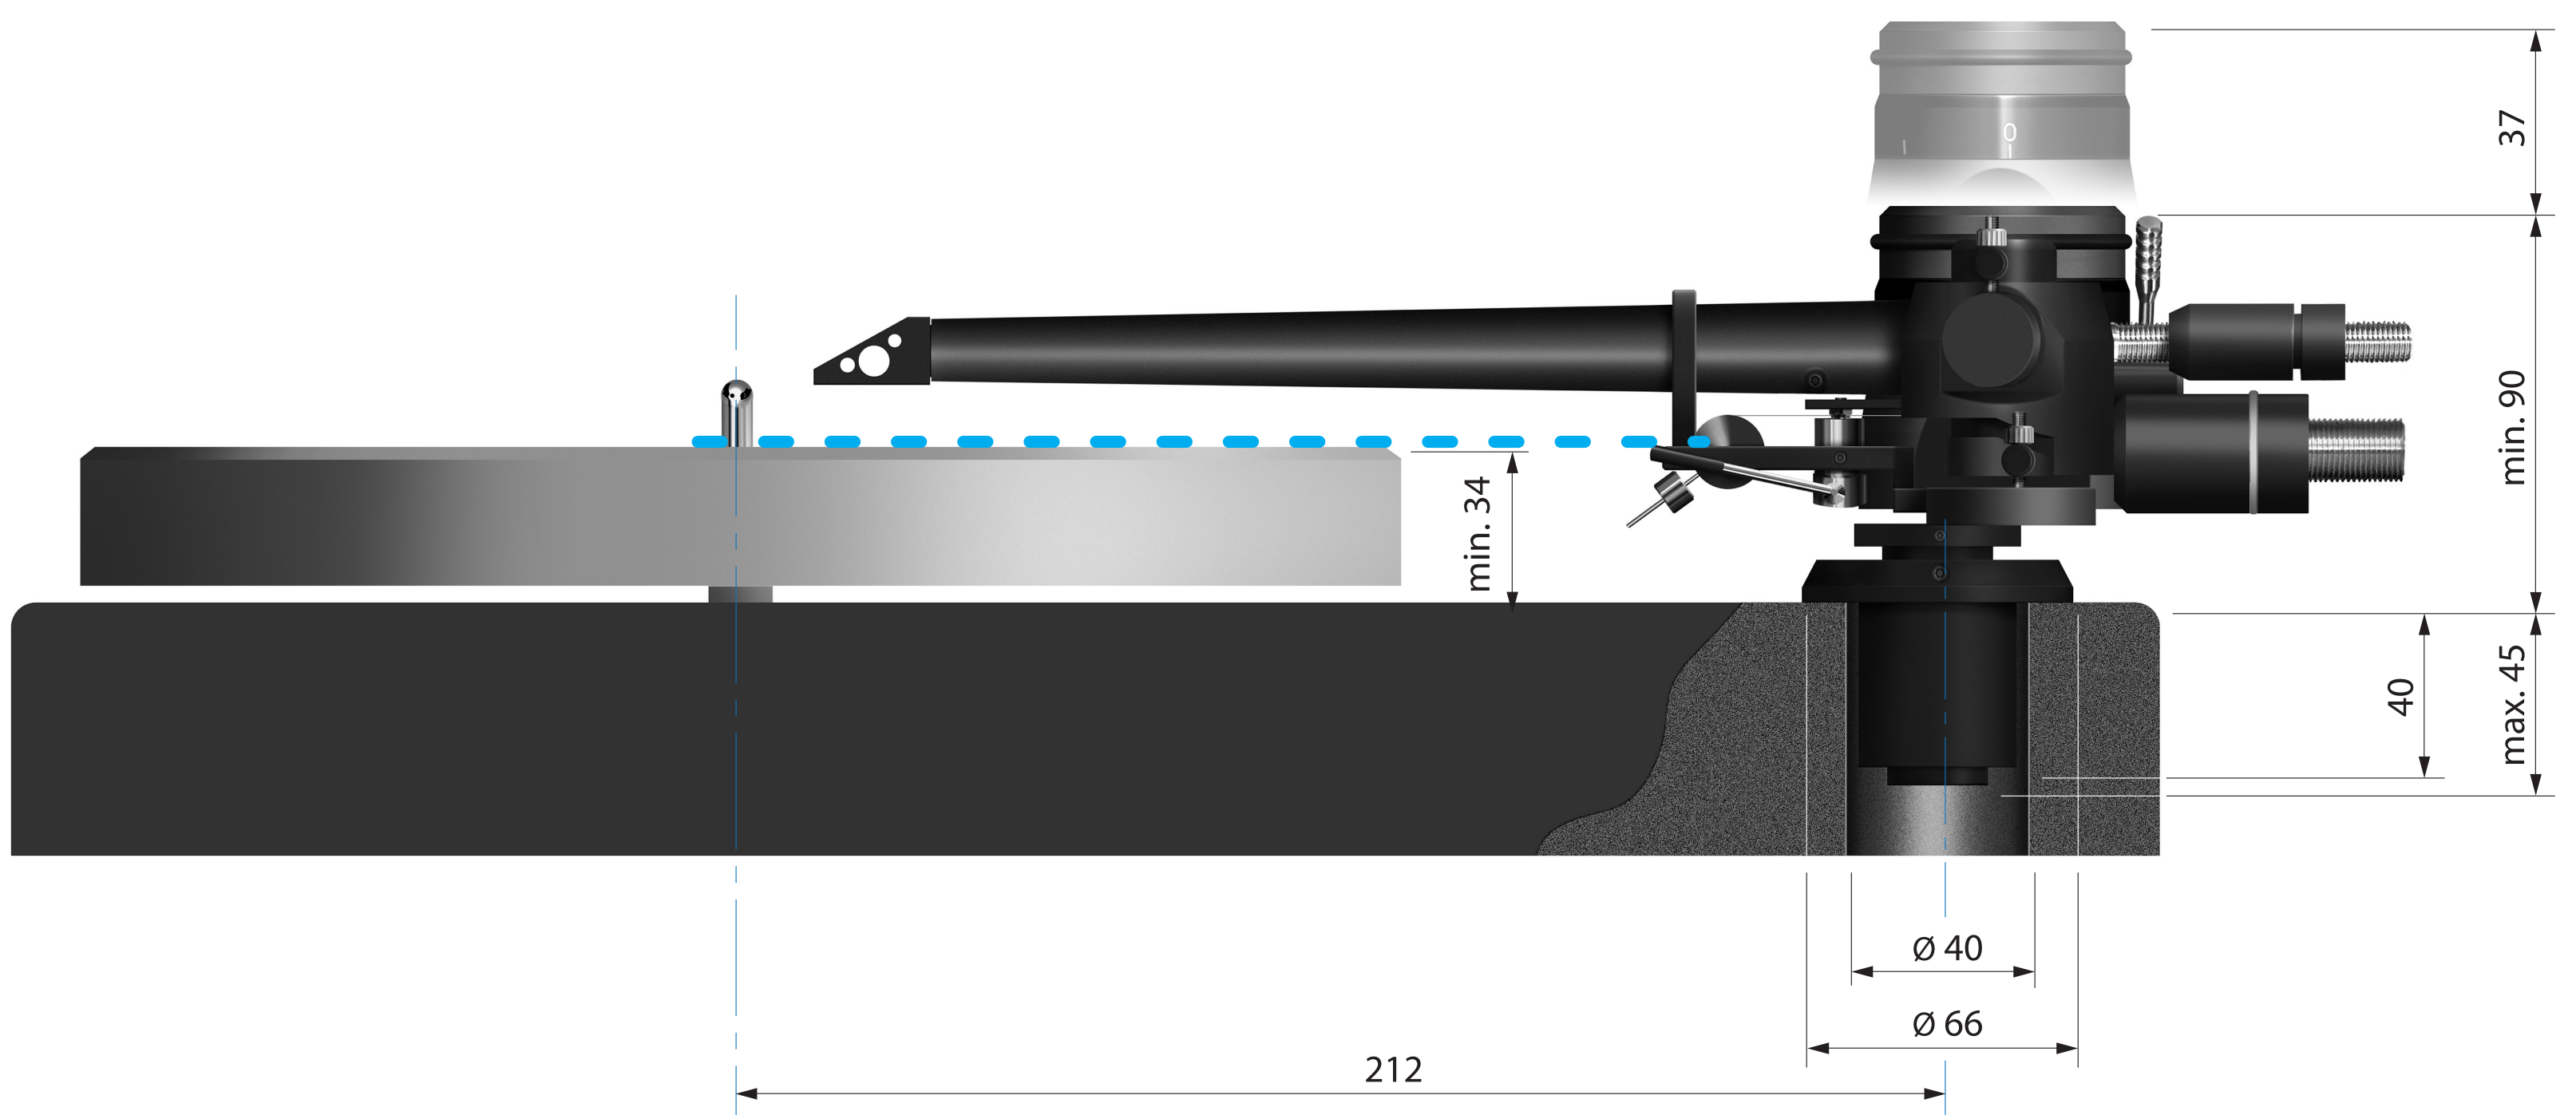

KUZMA 4Point Tonearm Top view

KUZMA 4Point Tonearm Side view

All dimensions in mm