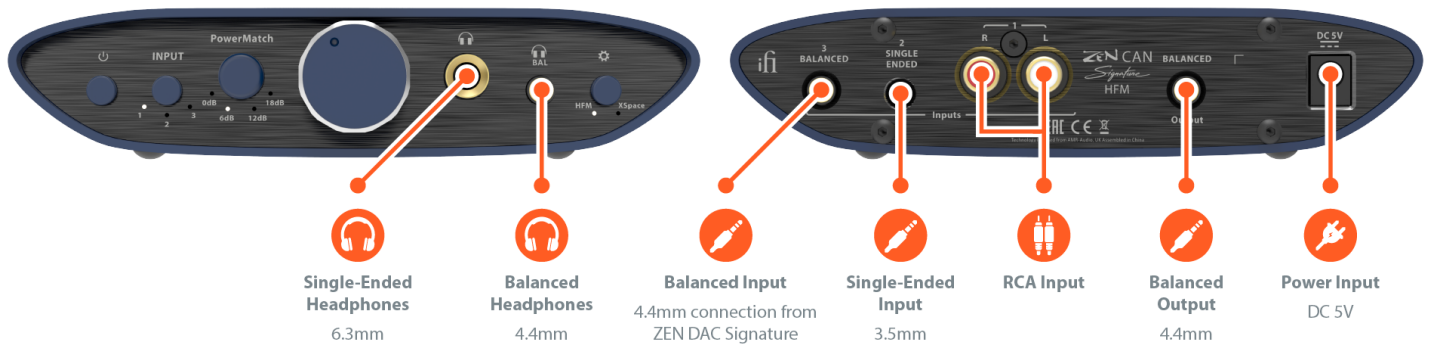

ZEN CAN Signature HFM

Connection Guide

Frequency Response 20Hz to 20KHz

ZEN CAN Signature HFM

HIFIMAN Headphones Compatibility List

Excellent	Very Good	Good	Fair
Sundara	Ananda	HE300	HE300 V2
HE-4XX	HE-400i	Deva	
HE-400S	HE-500	HE-5 SE	
Edition X	HE-560	HE-6se	
HE-5	HE-1000 V1	HE-1000SE	
HE-5 LE	Edition X V2	HE-35X	
HE-400i 2020	HE-6		
HE-400se	Arya		
	HE-5XX		