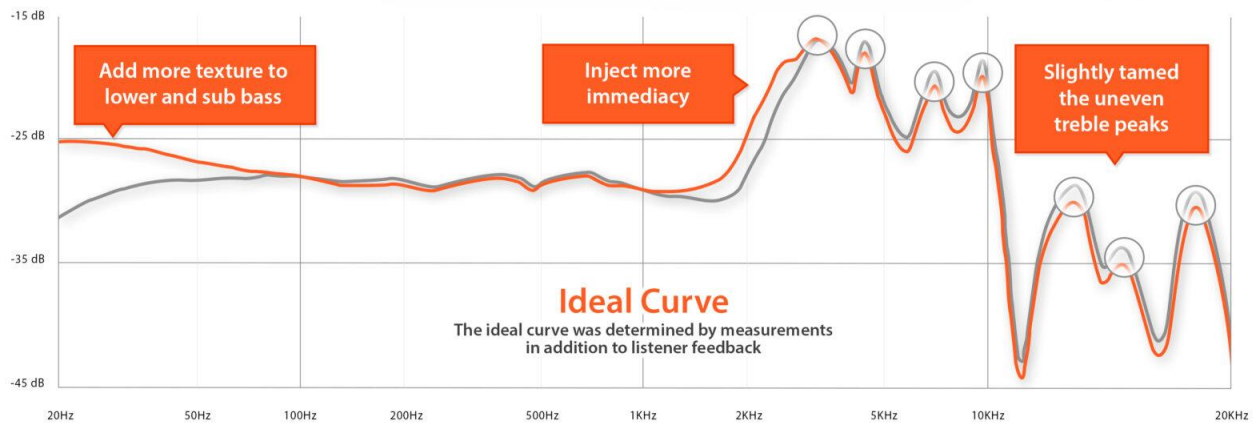

ZEN CAN Signature HFM

Connection Guide

Frequency Response 20Hz to 20KHz

ZEN CAN Signature HFM

HIFIMAN Headphones Compatibility List

Excellent	Very Good	Good	Fair
Sundara	Ananda	HE300	HE300 V2
HE-4XX	HE-400i	Deva	
HE-400S	HE-500	HE-5 SE	
Edition X	HE-560	HE-6se	
HE-5	HE-1000 V1	HE-1000SE	
HE-5 LE	Edition X V2	HE-35X	
HE-400i 2020	HE-6		
HE-400se	Arya		
	HE-5XX		